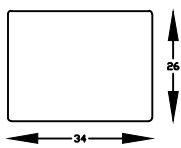

705703L
LEFT ARM CHAIR

705703R
RIGHT ARM CHAIR

705718L
LEFT ARM SOFA W/RETURN

705718R
RIGHT ARM SOFA W/RETURN

705705
CORNER

705707L
LEFT ARM CHAISE

705707R
RIGHT ARM CHAISE

*NOT SCALE

705701
OTTOMAN

Scale: 1/4" = 1'-0"

*NOTE: L or R is determined by facing the piece.