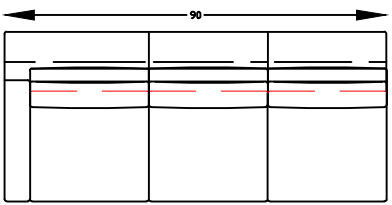

705720
TWO ARM SOFA

705717L
LEFT ONE ARM SOFA

705717R
RIGHT ONE ARM SOFA

705710L
LEFT ONE ARM LOVESEAT

705710R
RIGHT ONE ARM LOVESEAT

705714
ARMLESS SOFA

705709
ARMLESS LOVESEAT

705702
ARMLESS CHAIR

705703L
LEFT ARM CHAIR

705703R
RIGHT ARM CHAIR

705718L
LEFT ARM SOFA W/RETURN

705718R
RIGHT ARM SOFA W/RETURN

705705
CORNER

705707L
LEFT ARM CHAISE

705707R
RIGHT ARM CHAISE

*NOT SCALE

705701
OTTOMAN

Scale: 1/4" = 1'-0"

*NOTE: L or R is determined by facing the piece.