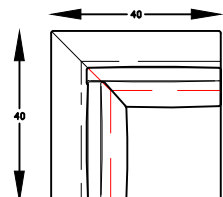

705703L
LEFT ARM CHAIR

705703R
RIGHT ARM CHAIR

705718L
LEFT ARM SOFA W/RETURN

705718R
RIGHT ARM SOFA W/RETURN

705705
CORNER

705707L
LEFT ARM CHAISE

705707R
RIGHT ARM CHAISE

*NOT SCALE

705701
OTTOMAN

Scale: 1/4" = 1'-0"

*NOTE: L or R is determined by facing the piece.