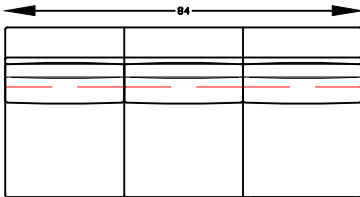

705720
TWO ARM SOFA

705717L
LEFT ONE ARM SOFA

705717R
RIGHT ONE ARM SOFA

705710L
LEFT ONE ARM LOVESEAT

705710R
RIGHT ONE ARM LOVESEAT

705714
ARMLESS SOFA

705709
ARMLESS LOVESEAT

705702
ARMLESS CHAIR

705703L
LEFT ARM CHAIR

705703R
RIGHT ARM CHAIR

705718L
LEFT ARM SOFA W/RETURN

705718R
RIGHT ARM SOFA W/RETURN

705705
CORNER

705707L
LEFT ARM CHAISE

705707R
RIGHT ARM CHAISE

*NOT SCALE

705701
OTTOMAN

Scale: 1/4" = 1'-0"

*NOTE: L or R is determined by facing the piece.