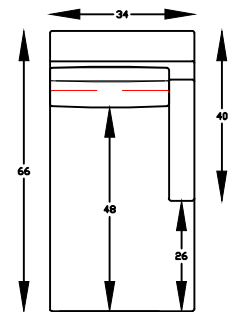

705703L
LEFT ARM CHAIR

705703R
RIGHT ARM CHAIR

705718L
LEFT ARM SOFA W/RETURN

705718R
RIGHT ARM SOFA W/RETURN

705705
CORNER

705707L
LEFT ARM CHAISE

705707R
RIGHT ARM CHAISE

*NOT SCALE

705701
OTTOMAN

Scale: 1/4" = 1'-0"

*NOTE: L or R is determined by facing the piece.