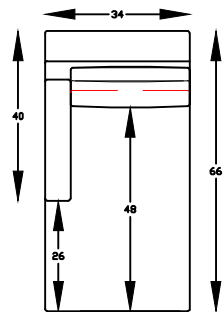

705703L
LEFT ARM CHAIR

705703R
RIGHT ARM CHAIR

705718L
LEFT ARM SOFA W/RETURN

705718R
RIGHT ARM SOFA W/RETURN

705705
CORNER

705707L
LEFT ARM CHAISE

705707R
RIGHT ARM CHAISE

*NOT SCALE

705701
OTTOMAN

Scale: 1/4" = 1'-0"

*NOTE: L or R is determined by facing the piece.