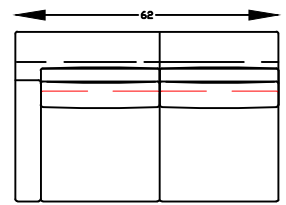

705720
TWO ARM SOFA

705717L
LEFT ONE ARM SOFA

705717R
RIGHT ONE ARM SOFA

705710L
LEFT ONE ARM LOVESEAT

705710R
RIGHT ONE ARM LOVESEAT

705714
ARMLESS SOFA

705709
ARMLESS LOVESEAT

705702
ARMLESS CHAIR

705703L
LEFT ARM CHAIR

705703R
RIGHT ARM CHAIR

705718L
LEFT ARM SOFA W/RETURN

705718R
RIGHT ARM SOFA W/RETURN

705705
CORNER

705707L
LEFT ARM CHAISE

705707R
RIGHT ARM CHAISE

*NOT SCALE

705701
OTTOMAN

Scale: 1/4" = 1'-0"

*NOTE: L or R is determined by facing the piece.