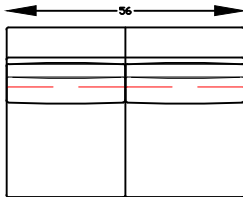

705720
TWO ARM SOFA

705717L
LEFT ONE ARM SOFA

705717R
RIGHT ONE ARM SOFA

705710L
LEFT ONE ARM LOVESEAT

705710R
RIGHT ONE ARM LOVESEAT

705714
ARMLESS SOFA

705709
ARMLESS LOVESEAT

705702
ARMLESS CHAIR

705703L
LEFT ARM CHAIR

705703R
RIGHT ARM CHAIR

705718L
LEFT ARM SOFA W/RETURN

705718R
RIGHT ARM SOFA W/RETURN

705705
CORNER

705707L
LEFT ARM CHAISE

705707R
RIGHT ARM CHAISE

*NOT SCALE

705701
OTTOMAN

Scale: 1/4" = 1'-0"

*NOTE: L or R is determined by facing the piece.