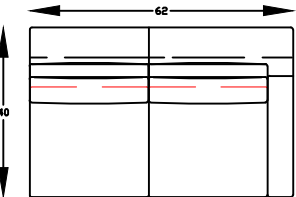

705720
TWO ARM SOFA

705717L
LEFT ONE ARM SOFA

705717R
RIGHT ONE ARM SOFA

705710L
LEFT ONE ARM LOVESEAT

705710R
RIGHT ONE ARM LOVESEAT

705714
ARMLESS SOFA

705709
ARMLESS LOVESEAT

705702
ARMLESS CHAIR

705703L
LEFT ARM CHAIR

705703R
RIGHT ARM CHAIR

705718L
LEFT ARM SOFA W/RETURN

705718R
RIGHT ARM SOFA W/RETURN

705705
CORNER

705707L
LEFT ARM CHAISE

705707R
RIGHT ARM CHAISE

*NOT SCALE

705701
OTTOMAN

Scale: 1/4" = 1'-0"

*NOTE: L or R is determined by facing the piece.