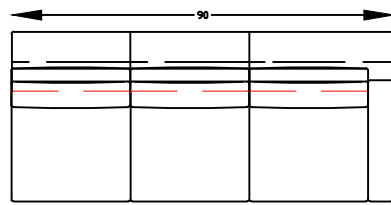

705720
TWO ARM SOFA

705717L
LEFT ONE ARM SOFA

705717R
RIGHT ONE ARM SOFA

705710L
LEFT ONE ARM LOVESEAT

705710R
RIGHT ONE ARM LOVESEAT

705714
ARMLESS SOFA

705709
ARMLESS LOVESEAT

705702
ARMLESS CHAIR

705703L
LEFT ARM CHAIR

705703R
RIGHT ARM CHAIR

705718L
LEFT ARM SOFA W/RETURN

705718R
RIGHT ARM SOFA W/RETURN

705705
CORNER

705707L
LEFT ARM CHAISE

705707R
RIGHT ARM CHAISE

*NOT SCALE

705701
OTTOMAN

Scale: 1/4" = 1'-0"

*NOTE: L or R is determined by facing the piece.