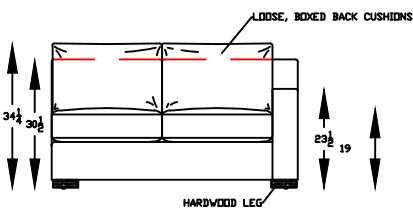

705703L
LEFT ARM CHAIR

705703R
RIGHT ARM CHAIR

705718L
LEFT ARM SOFA W/RETURN

705718R
RIGHT ARM SOFA W/RETURN

705705
CORNER

705707L
LEFT ARM CHAISE

705707R
RIGHT ARM CHAISE

*NOT SCALE

705701
OTTOMAN

Scale: 1/4" = 1'-0"

*NOTE: L or R is determined by facing the piece.